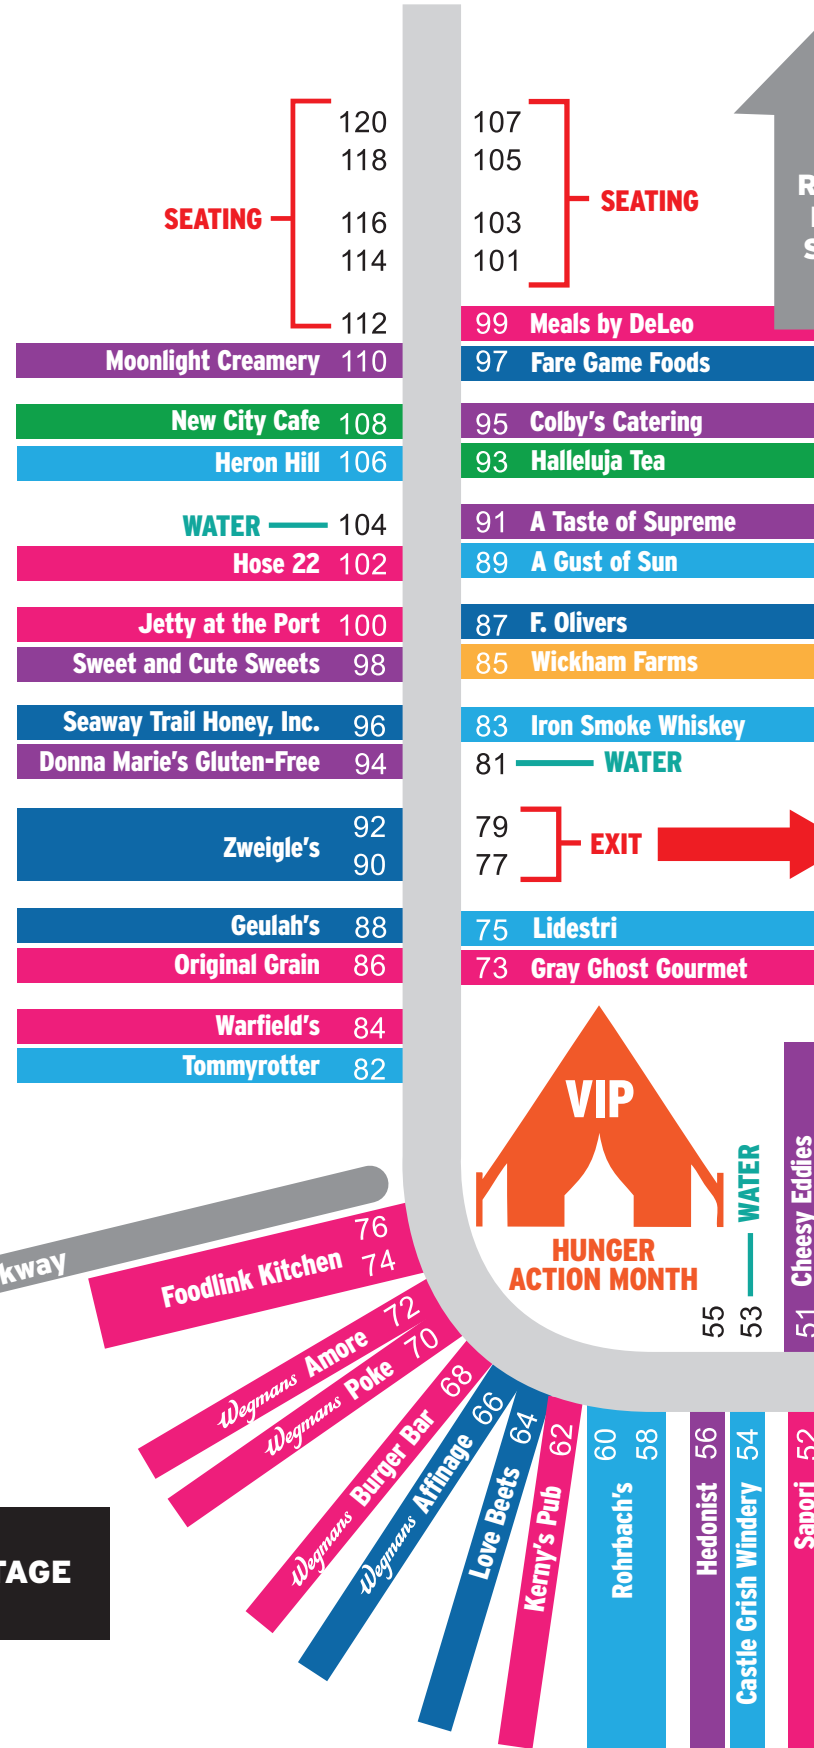

Railroad Street Entrance C-Shed

A-Shed

FOOD TRUCK ALLEY

Rob's Aldente

VENDOR & VOLUNTEER INFO TENTS

MARKET OFFICE & FIRST AID

RESTROOMS

39 Problems

FOOD TRUCK ALLEY

FOODLINK
Festival of Food

Sponsored by *Wegmans*

- Bakery/Desserts
- Food Trucks
- Wineries/Breweries/Distilleries
- Non-Alcoholic Beverages
- Restaurants/Caterers
- Specialty Foods
- Farm
- Informational
- Electricity location

D-Shed

D-Shed

Thank you to our map sponsor: