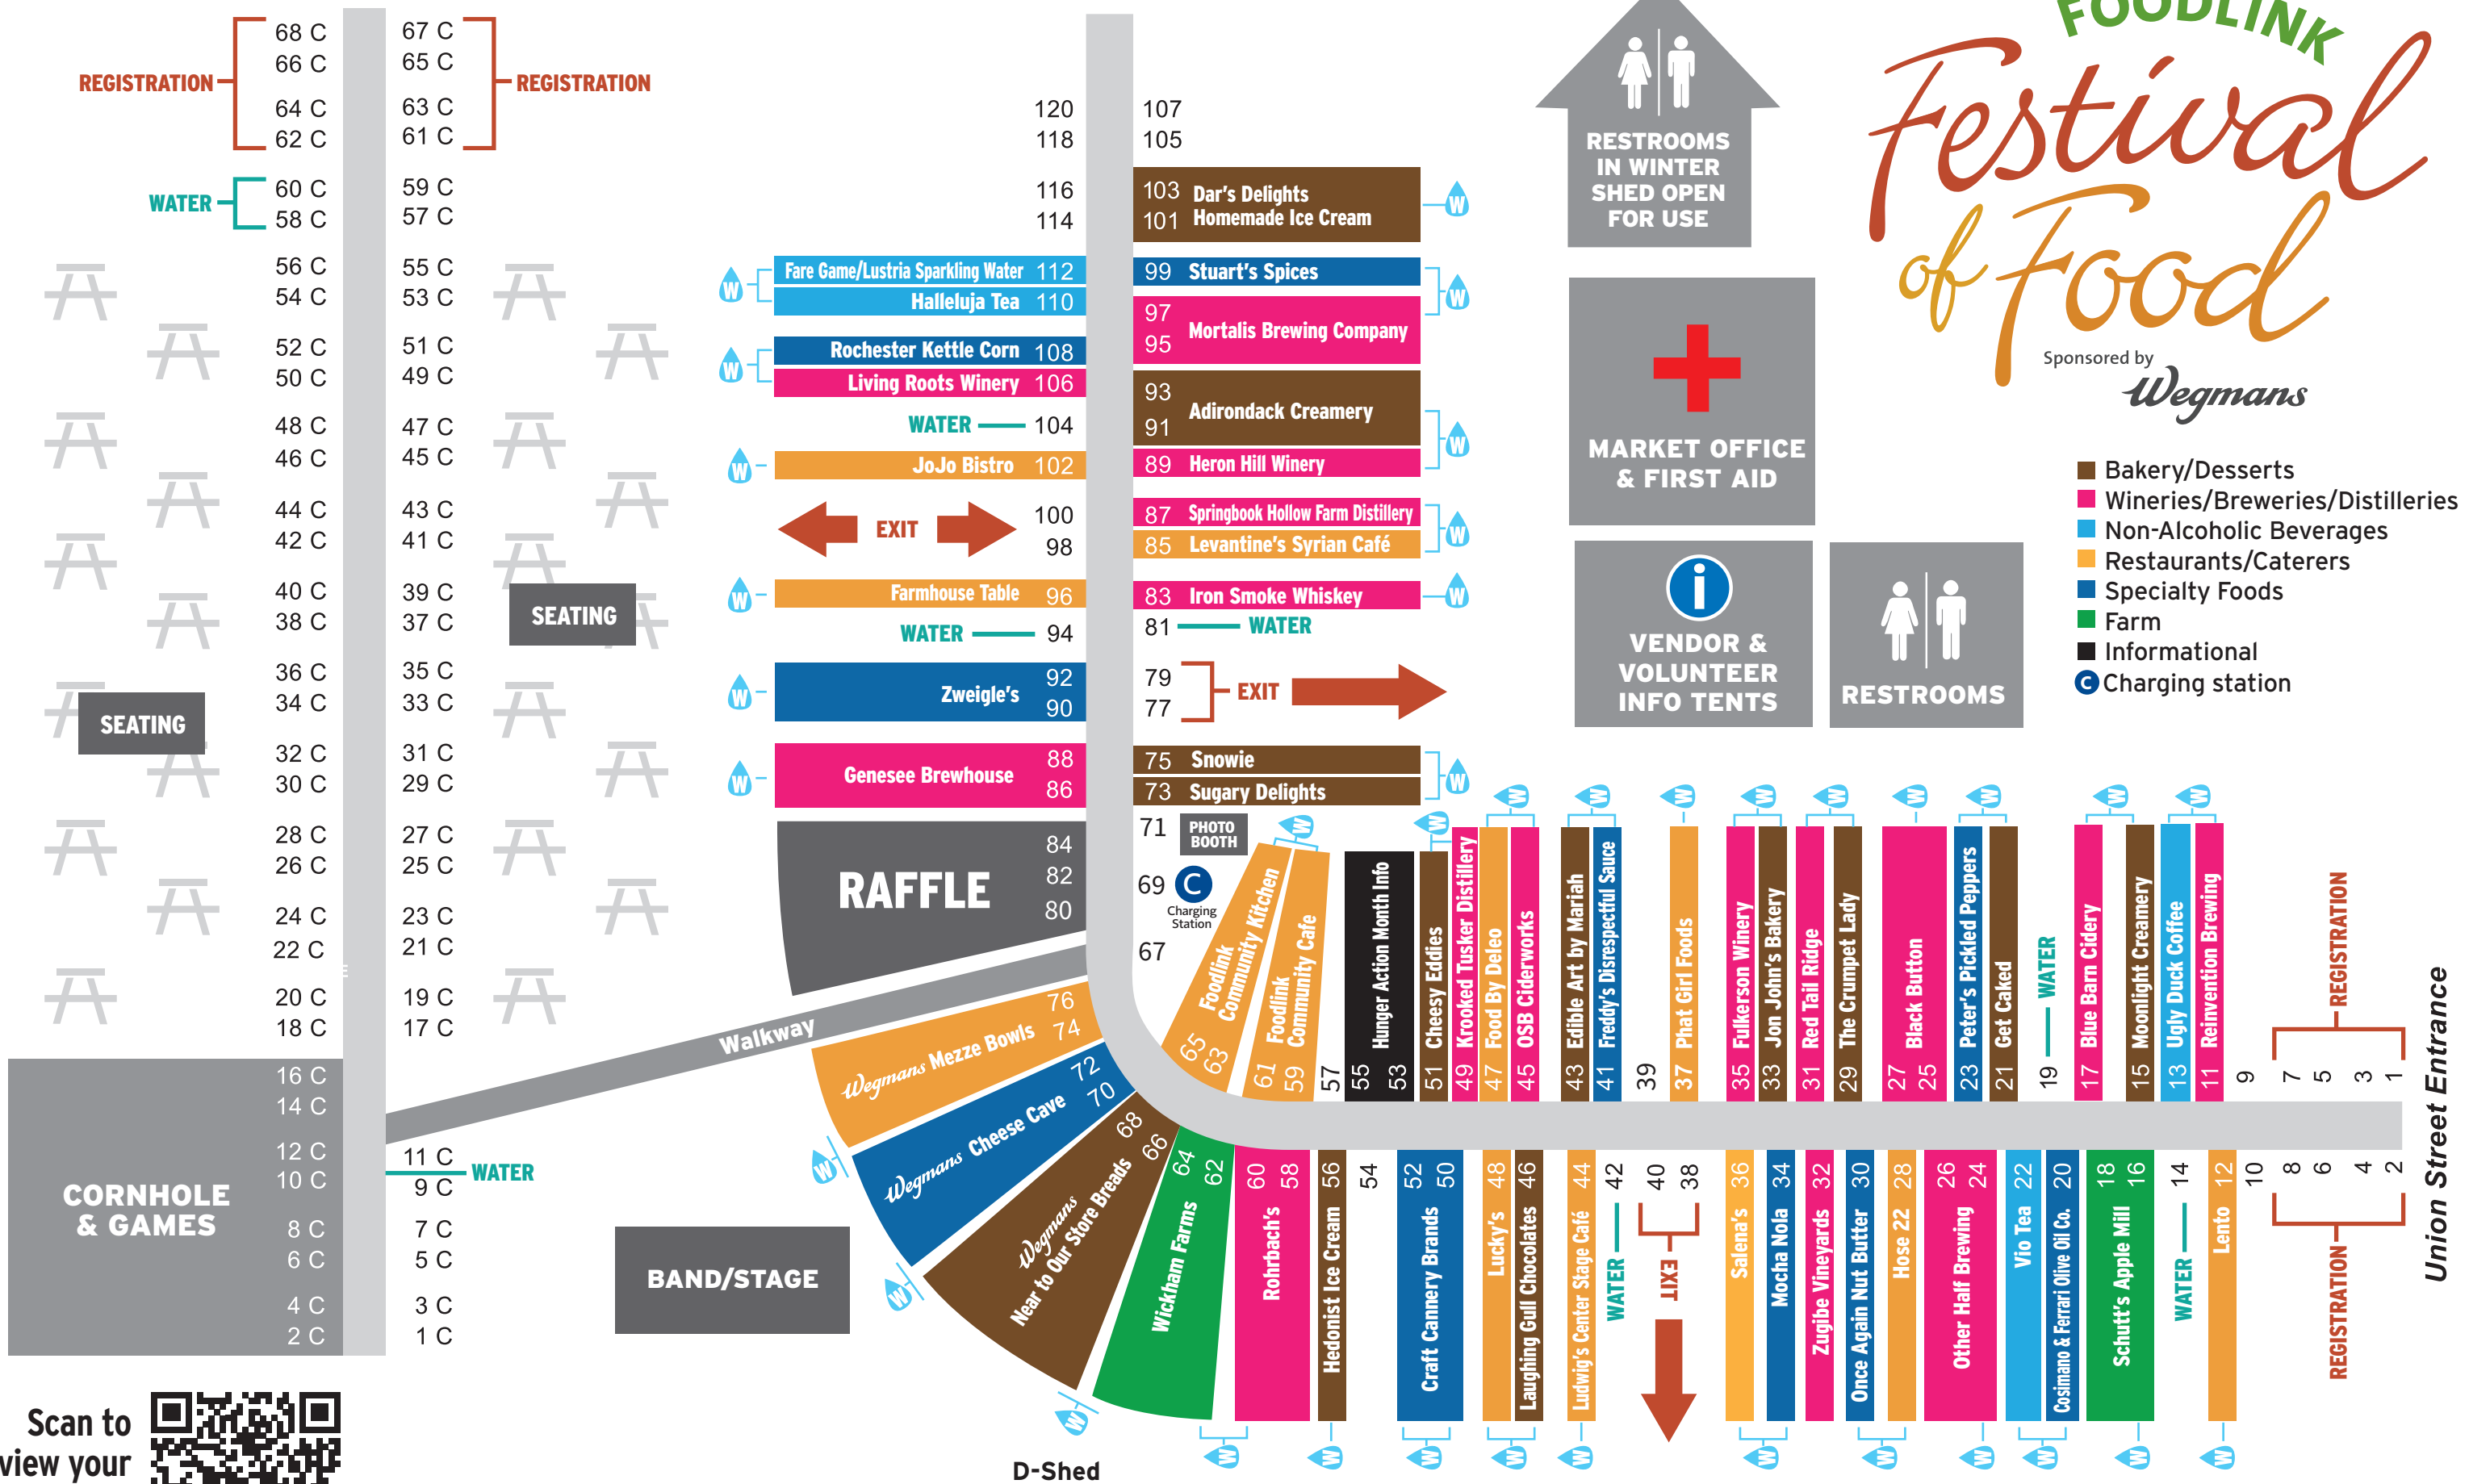

Railroad Street Entrance C-Shed

A-Shed

# FOODLINK Festival of Food

Sponsored by *Wegmans*

- Bakery/Desserts
- Wineries/Breweries/Distilleries
- Non-Alcoholic Beverages
- Restaurants/Caterers
- Specialty Foods
- Farm
- Informational
- C Charging station

**VIP ATTENDEES ONLY**

Thank you to our map sponsor: **MESSNER FLOORING**