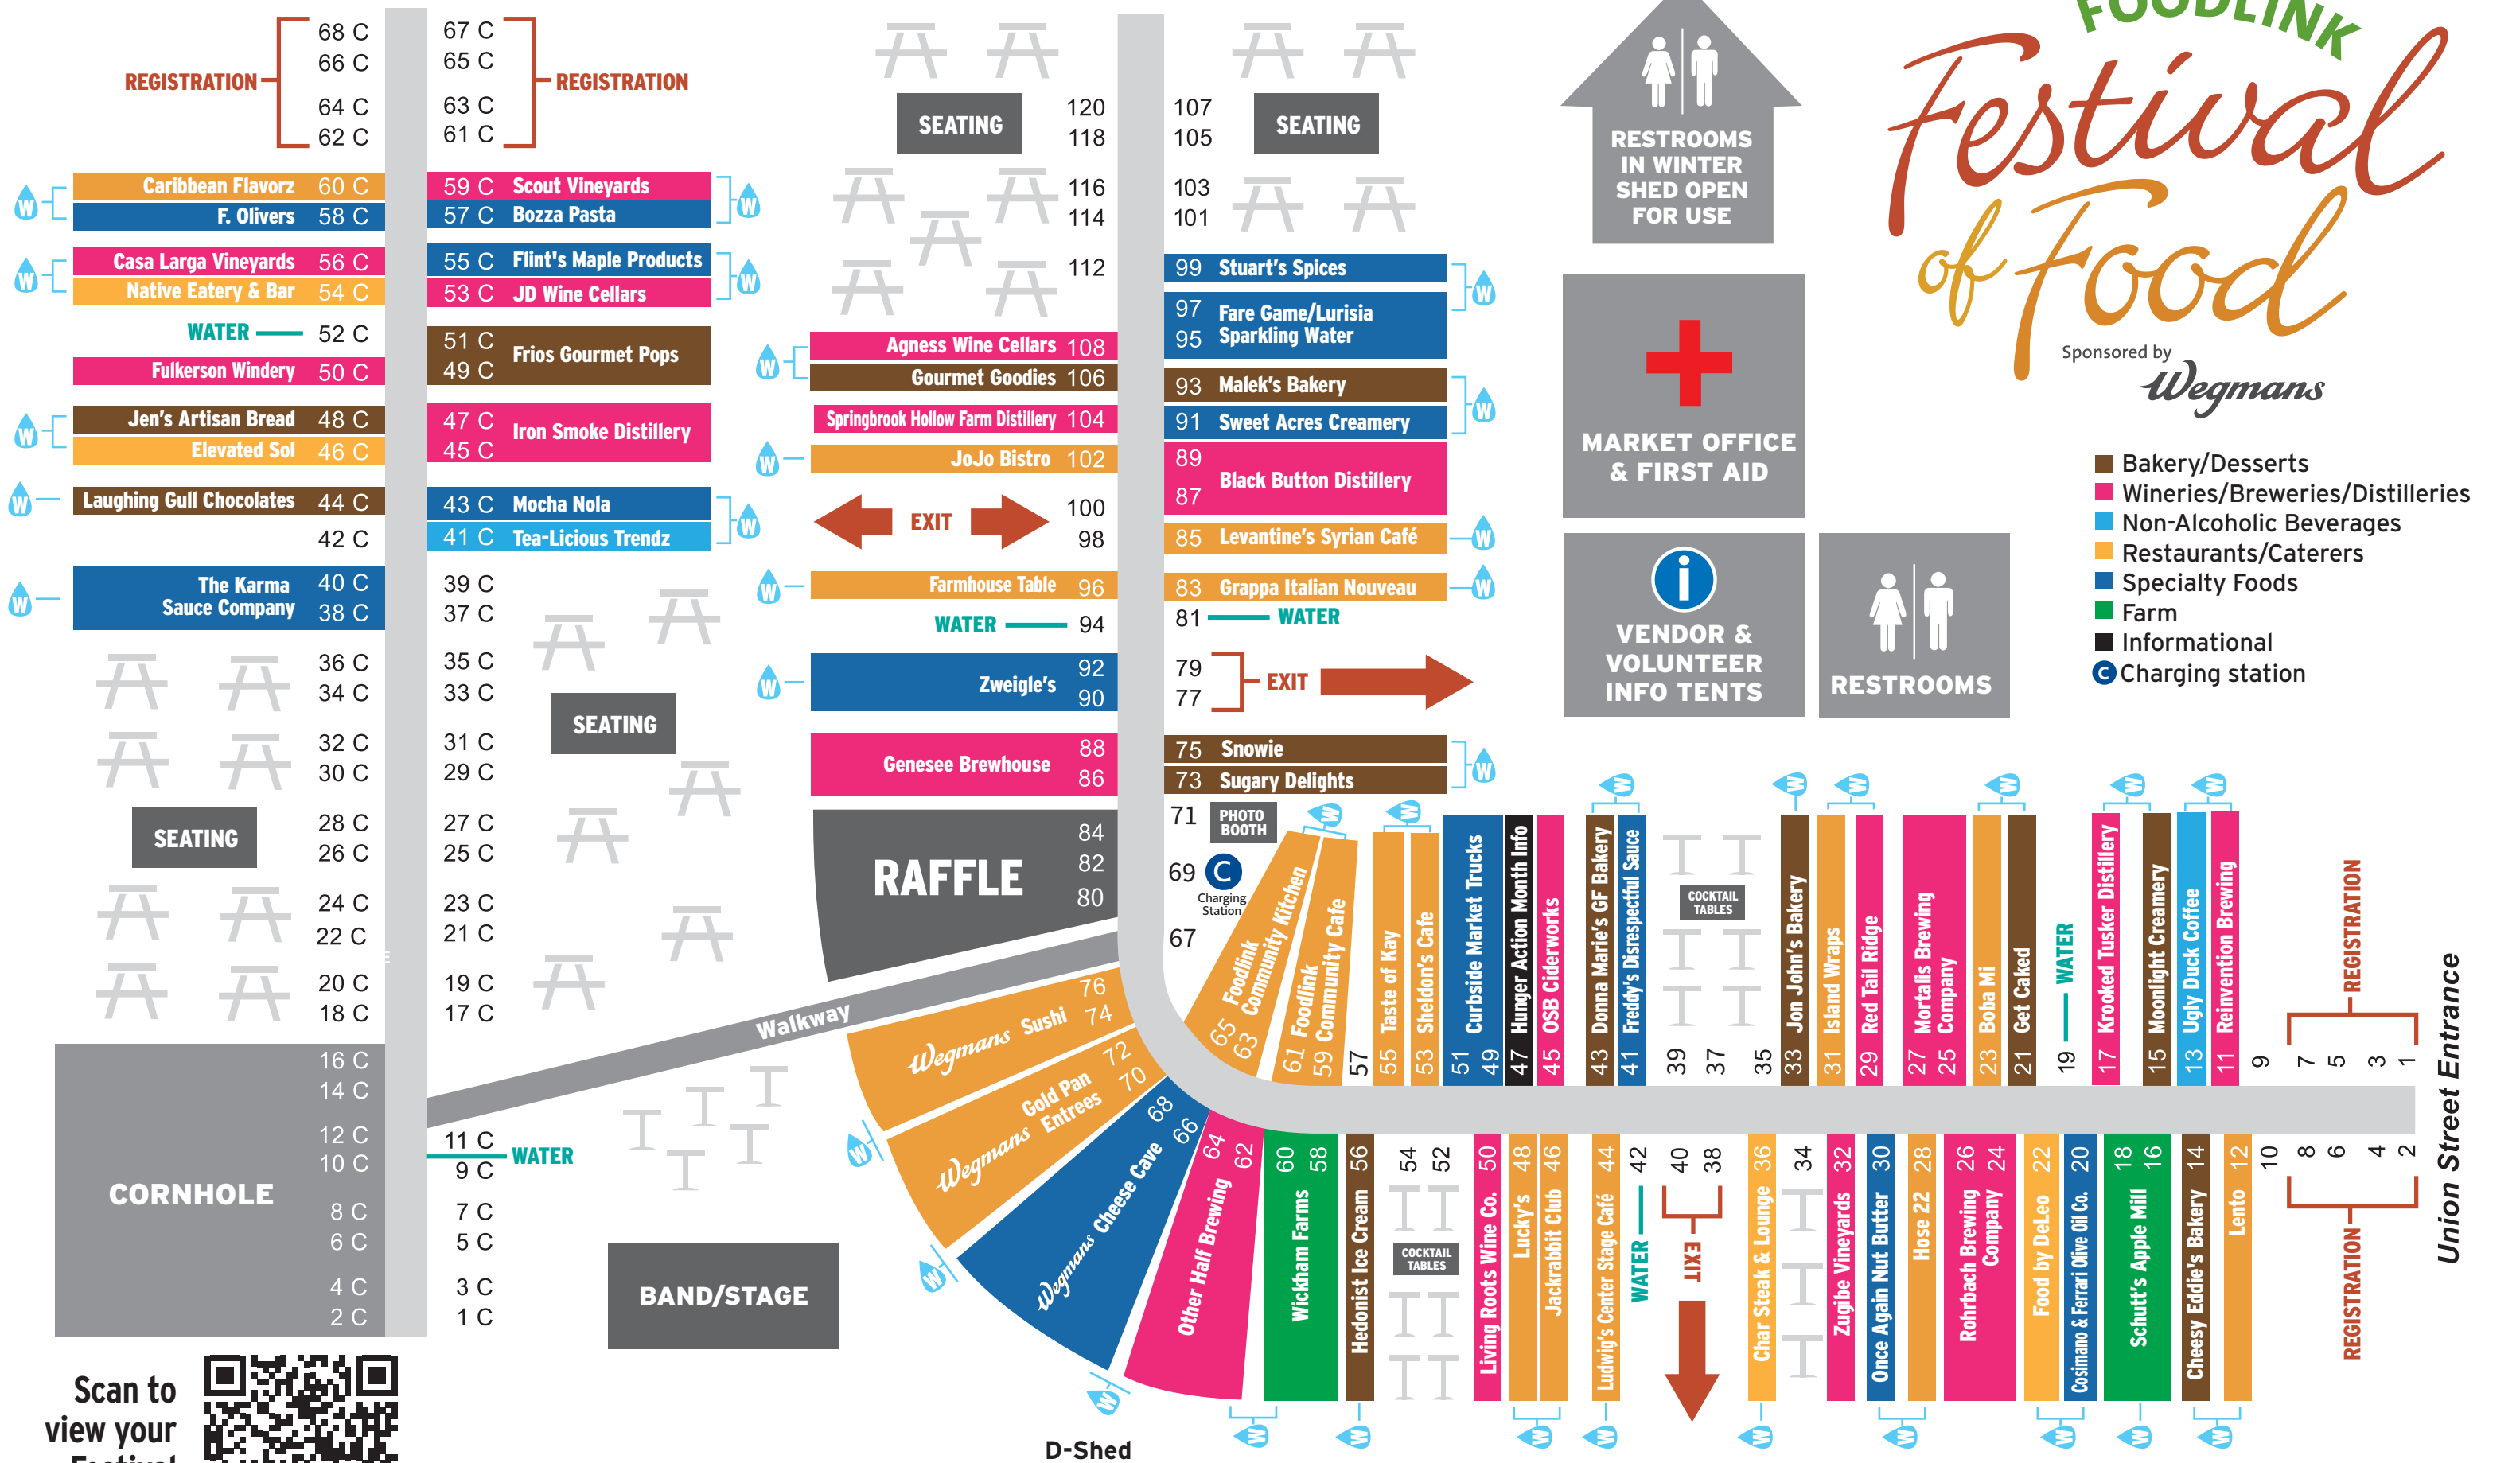

Railroad Street Entrance C-Shed

A-Shed

FOODLINK Festival of Food

Sponsored by *Wegmans*

- Bakery/Desserts
- Wineries/Breweries/Distilleries
- Non-Alcoholic Beverages
- Restaurants/Caterers
- Specialty Foods
- Farm
- Informational
- C Charging station

VIP ATTENDEES ONLY

VIP ENTRANCE

Thank you to our map sponsor: **ALESCO ADVISORS**